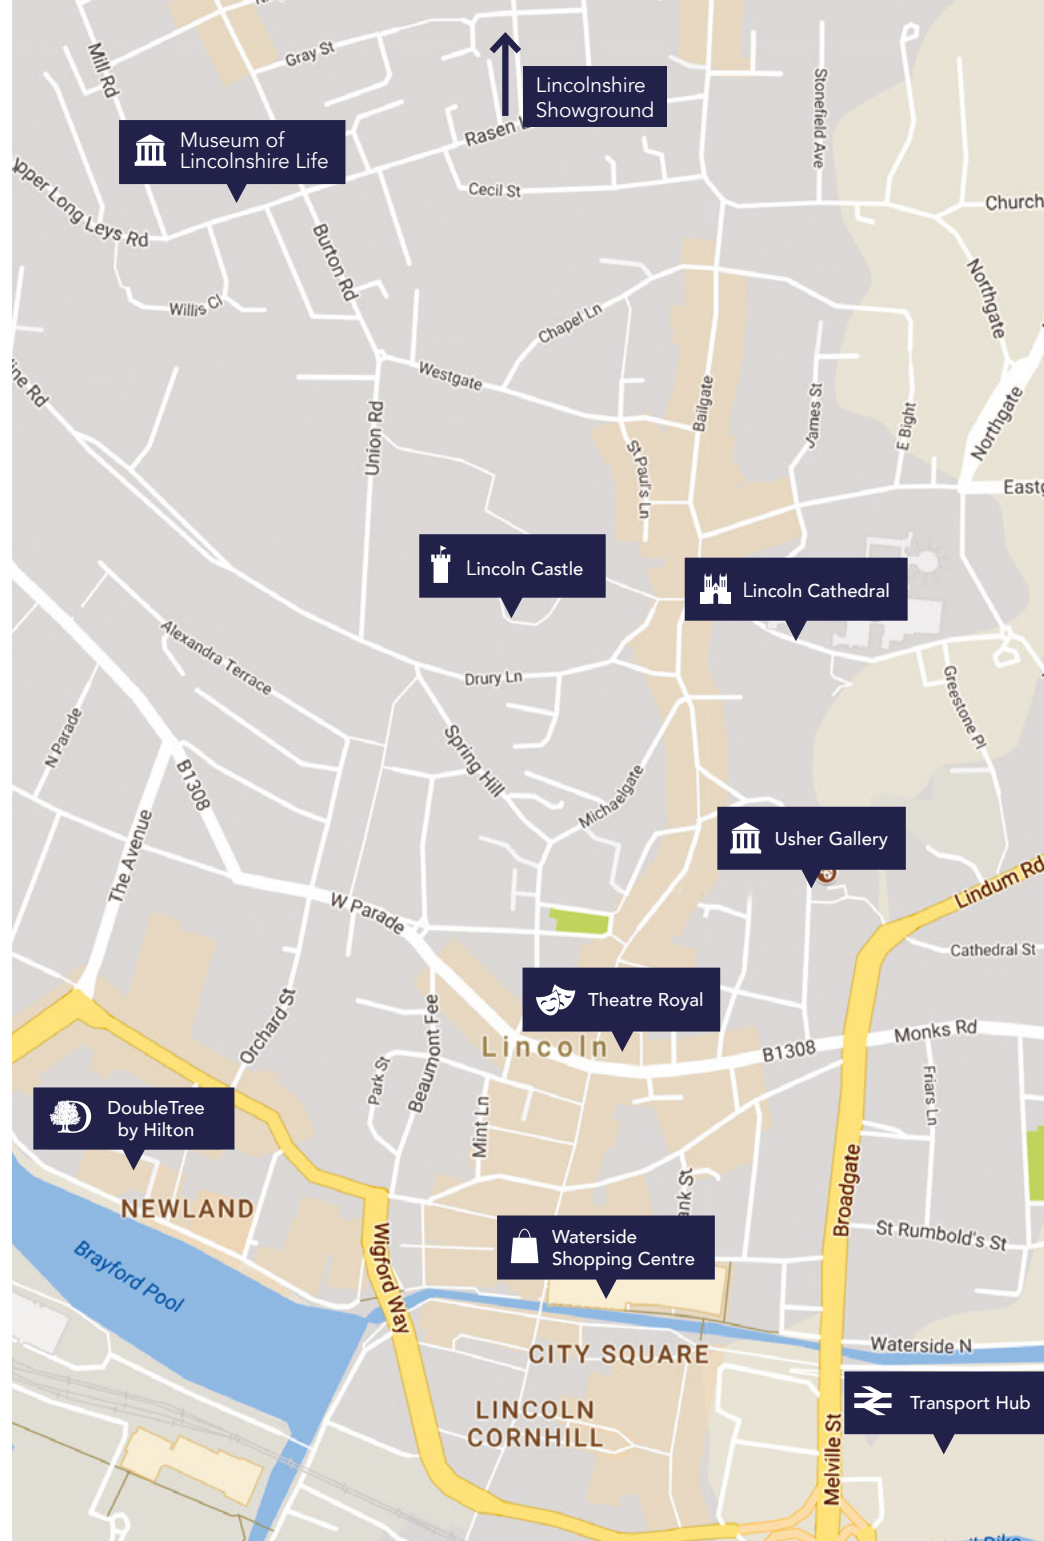

# In the heart of the city

Business or Pleasure

Welcome to a city steeped in history, culture, arts and industry. Enjoy easy access to the major midland cities with Lincoln's state-of-the-art Transport Hub just a short distance away. In a prime, city centre location across from the University of Lincoln, the hotel is also close to a number of RAF bases including RAF Scampton, home of the Red Arrows and the Scampton Airshow.

There's plenty to explore during your stay as Lincoln offers an experience rich in history with Lincoln Castle and Cathedral less than a mile away, combined with independent boutique shopping and a wealth of places to eat and drink. Just a short drive from the hotel is Lincolnshire Showground offering numerous festivals, events and shows throughout the year.

# Lincoln City Centre is accessible by all major towns and cities

Nottingham:	40 miles	1h drive
Leicester:	55 miles	1h 10 drive
Derby:	57 miles	1h 15 drive
Sheffield:	90 miles	1h 20 drive
Leeds:	72 miles	1h 45 drive
York:	71 miles	1h 45 drive
Birmingham:	97 miles	2h drive

### Train Station & Brand New Transport Hub:

0.5 miles from hotel  
London to Lincoln 2h 30  
60 trains per day